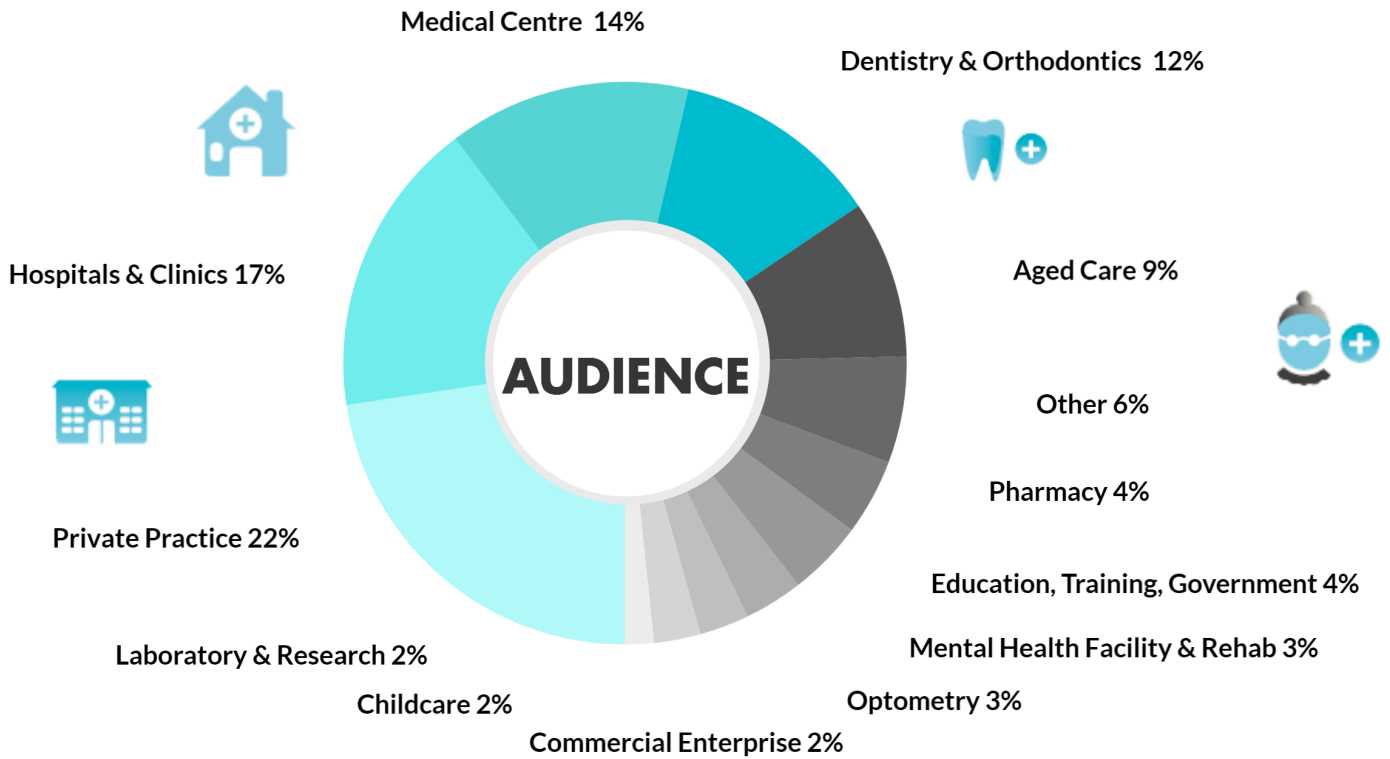

ACTIVITY

Annual visits	341,762	Average time on site	1:25
Annual product views	226,986	Newsletter subscribers	22,101

LOCATION